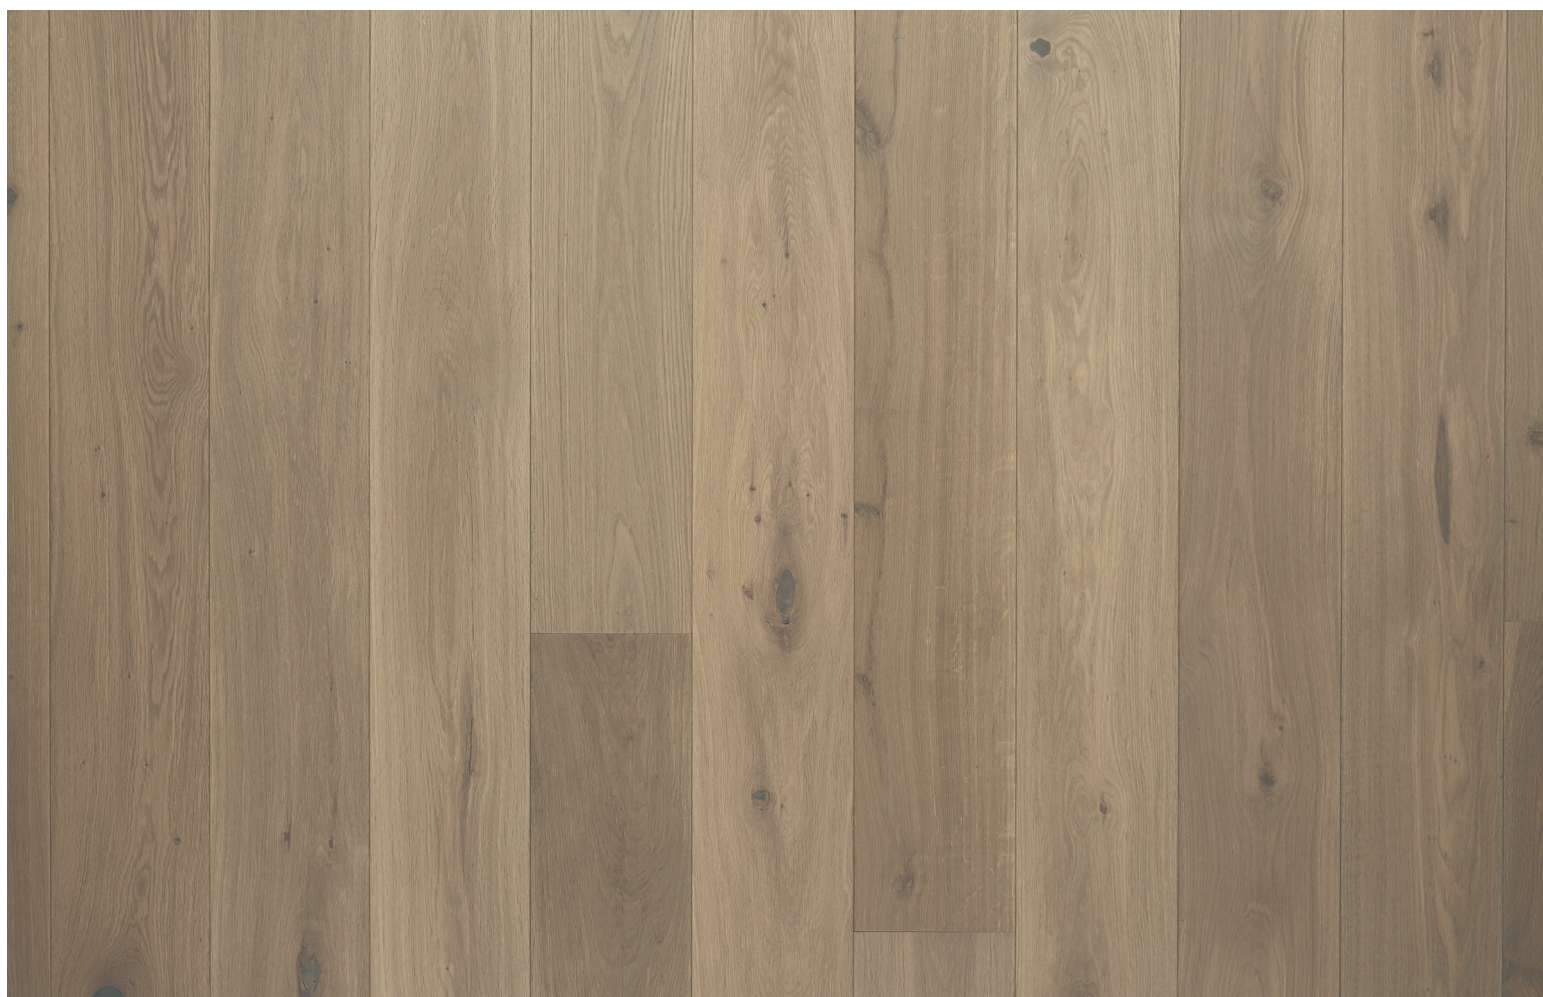

Brave

Color Reference

Wood is a natural material with inherent variations of color, grain, structure, and mineral components.

These natural variations respond to the color and texture treatments of the finishing process which results in a range of colors and tones around a central median color.

The images show the expected color variation for this particular product.

EXPECTED COLOR VARIATION: ECV3

Reference image of Brave in Standard Grade. Samples of this product may not represent the full range of color variation. The image above is provided to show an overall colour impression and variation of tone.