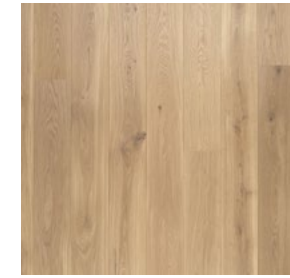

Lite Collection

Warmth. Richness. Diversity. Strength. These are just a few of the qualities natural wood offers. At Hakwood, we know the rest is up to us.

A global leader in the design and production of premium wood flooring, we're committed to sourcing the best raw materials and giving them the love and care they deserve. The result? Unparalleled hardwood flooring that elevates every interior.

Our Lite Collection features an Eucalyptus wood sublayer, topped with rich, durable European Oak. Available in 8 gorgeous colorways, you can choose the seamless wood flooring that's right for your space and style.

THICKNESS

14mm (9/16")

+/- 3mm (3/32") unfinished solid wood top layer
(European Oak)

+/- 11mm (15/32") water resistant sub layer (Eucalyptus)

LENGTH

1090 mm (3'7")
1220 mm (4')
1470 mm (4'10")
1790 mm (5'11")
1970 mm (6'6")
2100 mm (6'11")
2190 mm (7'2")
2220 mm (7'3")
2400 mm (7'10")
2470 mm (8'1")

WIDTH

180 mm (7")

VIVID