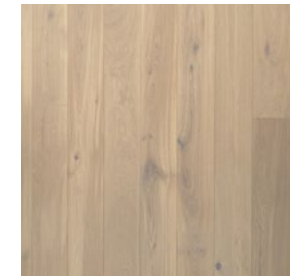

Lite Collection

Warmth. Richness. Diversity. Strength. These are just a few of the qualities natural wood offers. At Hakwood, we know the rest is up to us.

A global leader in the design and production of premium wood flooring, we're committed to sourcing the best raw materials and giving them the love and care they deserve. The result? Unparalleled hardwood flooring that elevates every interior.

Our Lite Collection features an Eucalyptus wood sublayer, topped with rich, durable European Oak. Available in 8 gorgeous colorways, you can choose the seamless wood flooring that's right for your space and style.

THICKNESS

14mm (9/16")

+/- 3mm (3/32") unfinished solid wood top layer
(European Oak)

+/- 11mm (15/32") water resistant sub layer (Eucalyptus)

LENGTH

1090 mm (3'7")
1220 mm (4')
1470 mm (4'10")
1790 mm (5'11")
1970 mm (6'6")
2100 mm (6'11")
2190 mm (7'2")
2220 mm (7'3")
2400 mm (7'10")
2470 mm (8'1")

WIDTH

180 mm (7")

MYSTIC