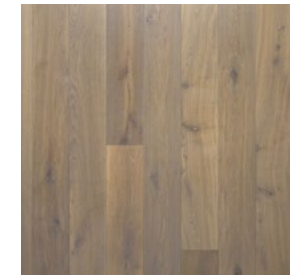

Lite Collection

Warmth. Richness. Diversity. Strength. These are just a few of the qualities natural wood offers. At Hakwood, we know the rest is up to us.

A global leader in the design and production of premium wood flooring, we're committed to sourcing the best raw materials and giving them the love and care they deserve. The result? Unparalleled hardwood flooring that elevates every interior.

Our Lite Collection features an Eucalyptus wood sublayer, topped with rich, durable European Oak. Available in 8 gorgeous colorways, you can choose the seamless wood flooring that's right for your space and style.

THICKNESS

14mm (9/16")

+/- 3mm (3/32") unfinished solid wood top layer
(European Oak)

+/- 11mm (15/32") water resistant sub layer (Eucalyptus)

LENGTH

1090 mm (3'7")
1220 mm (4')
1470 mm (4'10")
1790 mm (5'11")
1970 mm (6'6")
2100 mm (6'11")
2190 mm (7'2")
2220 mm (7'3")
2400 mm (7'10")
2470 mm (8'1")

WIDTH

180 mm (7")

LEGACY