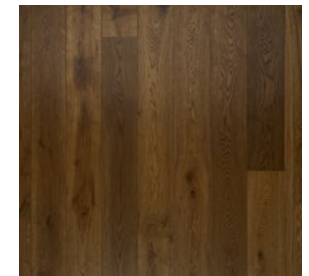

Lite Collection

Warmth. Richness. Diversity. Strength. These are just a few of the qualities natural wood offers. At Hakwood, we know the rest is up to us.

A global leader in the design and production of premium wood flooring, we're committed to sourcing the best raw materials and giving them the love and care they deserve. The result? Unparalleled hardwood flooring that elevates every interior.

Our Lite Collection features an Eucalyptus wood sublayer, topped with rich, durable European Oak. Available in 8 gorgeous colorways, you can choose the seamless wood flooring that's right for your space and style.

THICKNESS

14mm (9/16")

+/- 3mm (3/32") unfinished solid wood top layer
(European Oak)

+/- 11mm (15/32") water resistant sub layer (Eucalyptus)

LENGTH

1090 mm (3'7")
1220 mm (4')
1470 mm (4'10")
1790 mm (5'11")
1970 mm (6'6")
2100 mm (6'11")
2190 mm (7'2")
2220 mm (7'3")
2400 mm (7'10")
2470 mm (8'1")

WIDTH

180 mm (7")

CHARISMA