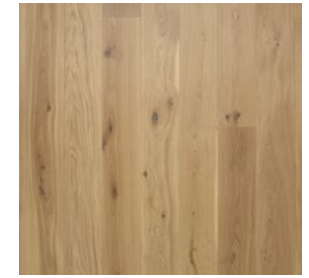

Lite Collection

Warmth. Richness. Diversity. Strength. These are just a few of the qualities natural wood offers. At Hakwood, we know the rest is up to us.

A global leader in the design and production of premium wood flooring, we're committed to sourcing the best raw materials and giving them the love and care they deserve. The result? Unparalleled hardwood flooring that elevates every interior.

Our Lite Collection features an Eucalyptus wood sublayer, topped with rich, durable European Oak. Available in 8 gorgeous colorways, you can choose the seamless wood flooring that's right for your space and style.

THICKNESS

14mm (9/16")

+/- 3mm (3/32") unfinished solid wood top layer
(European Oak)

+/- 11mm (15/32") water resistant sub layer (Eucalyptus)

LENGTH

1090 mm (3'7")
1220 mm (4')
1470 mm (4'10")
1790 mm (5'11")
1970 mm (6'6")
2100 mm (6'11")
2190 mm (7'2")
2220 mm (7'3")
2400 mm (7'10")
2470 mm (8'1")

WIDTH

180 mm (7")

FRISK