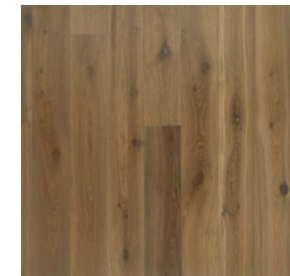

Lite Collection

Warmth. Richness. Diversity. Strength. These are just a few of the qualities natural wood offers. At Hakwood, we know the rest is up to us.

A global leader in the design and production of premium wood flooring, we're committed to sourcing the best raw materials and giving them the love and care they deserve. The result? Unparalleled hardwood flooring that elevates every interior.

Our Lite Collection features an Eucalyptus wood sublayer, topped with rich, durable European Oak. Available in 8 gorgeous colorways, you can choose the seamless wood flooring that's right for your space and style.

THICKNESS

14mm (9/16")

+/- 3mm (3/32") unfinished solid wood top layer
(European Oak)

+/- 11mm (15/32") water resistant sub layer (Eucalyptus)

LENGTH

1090 mm (3'7")
1220 mm (4')
1470 mm (4'10")
1790 mm (5'11")
1970 mm (6'6")
2100 mm (6'11")
2190 mm (7'2")
2220 mm (7'3")
2400 mm (7'10")
2470 mm (8'1")

WIDTH

180 mm (7")

CALM